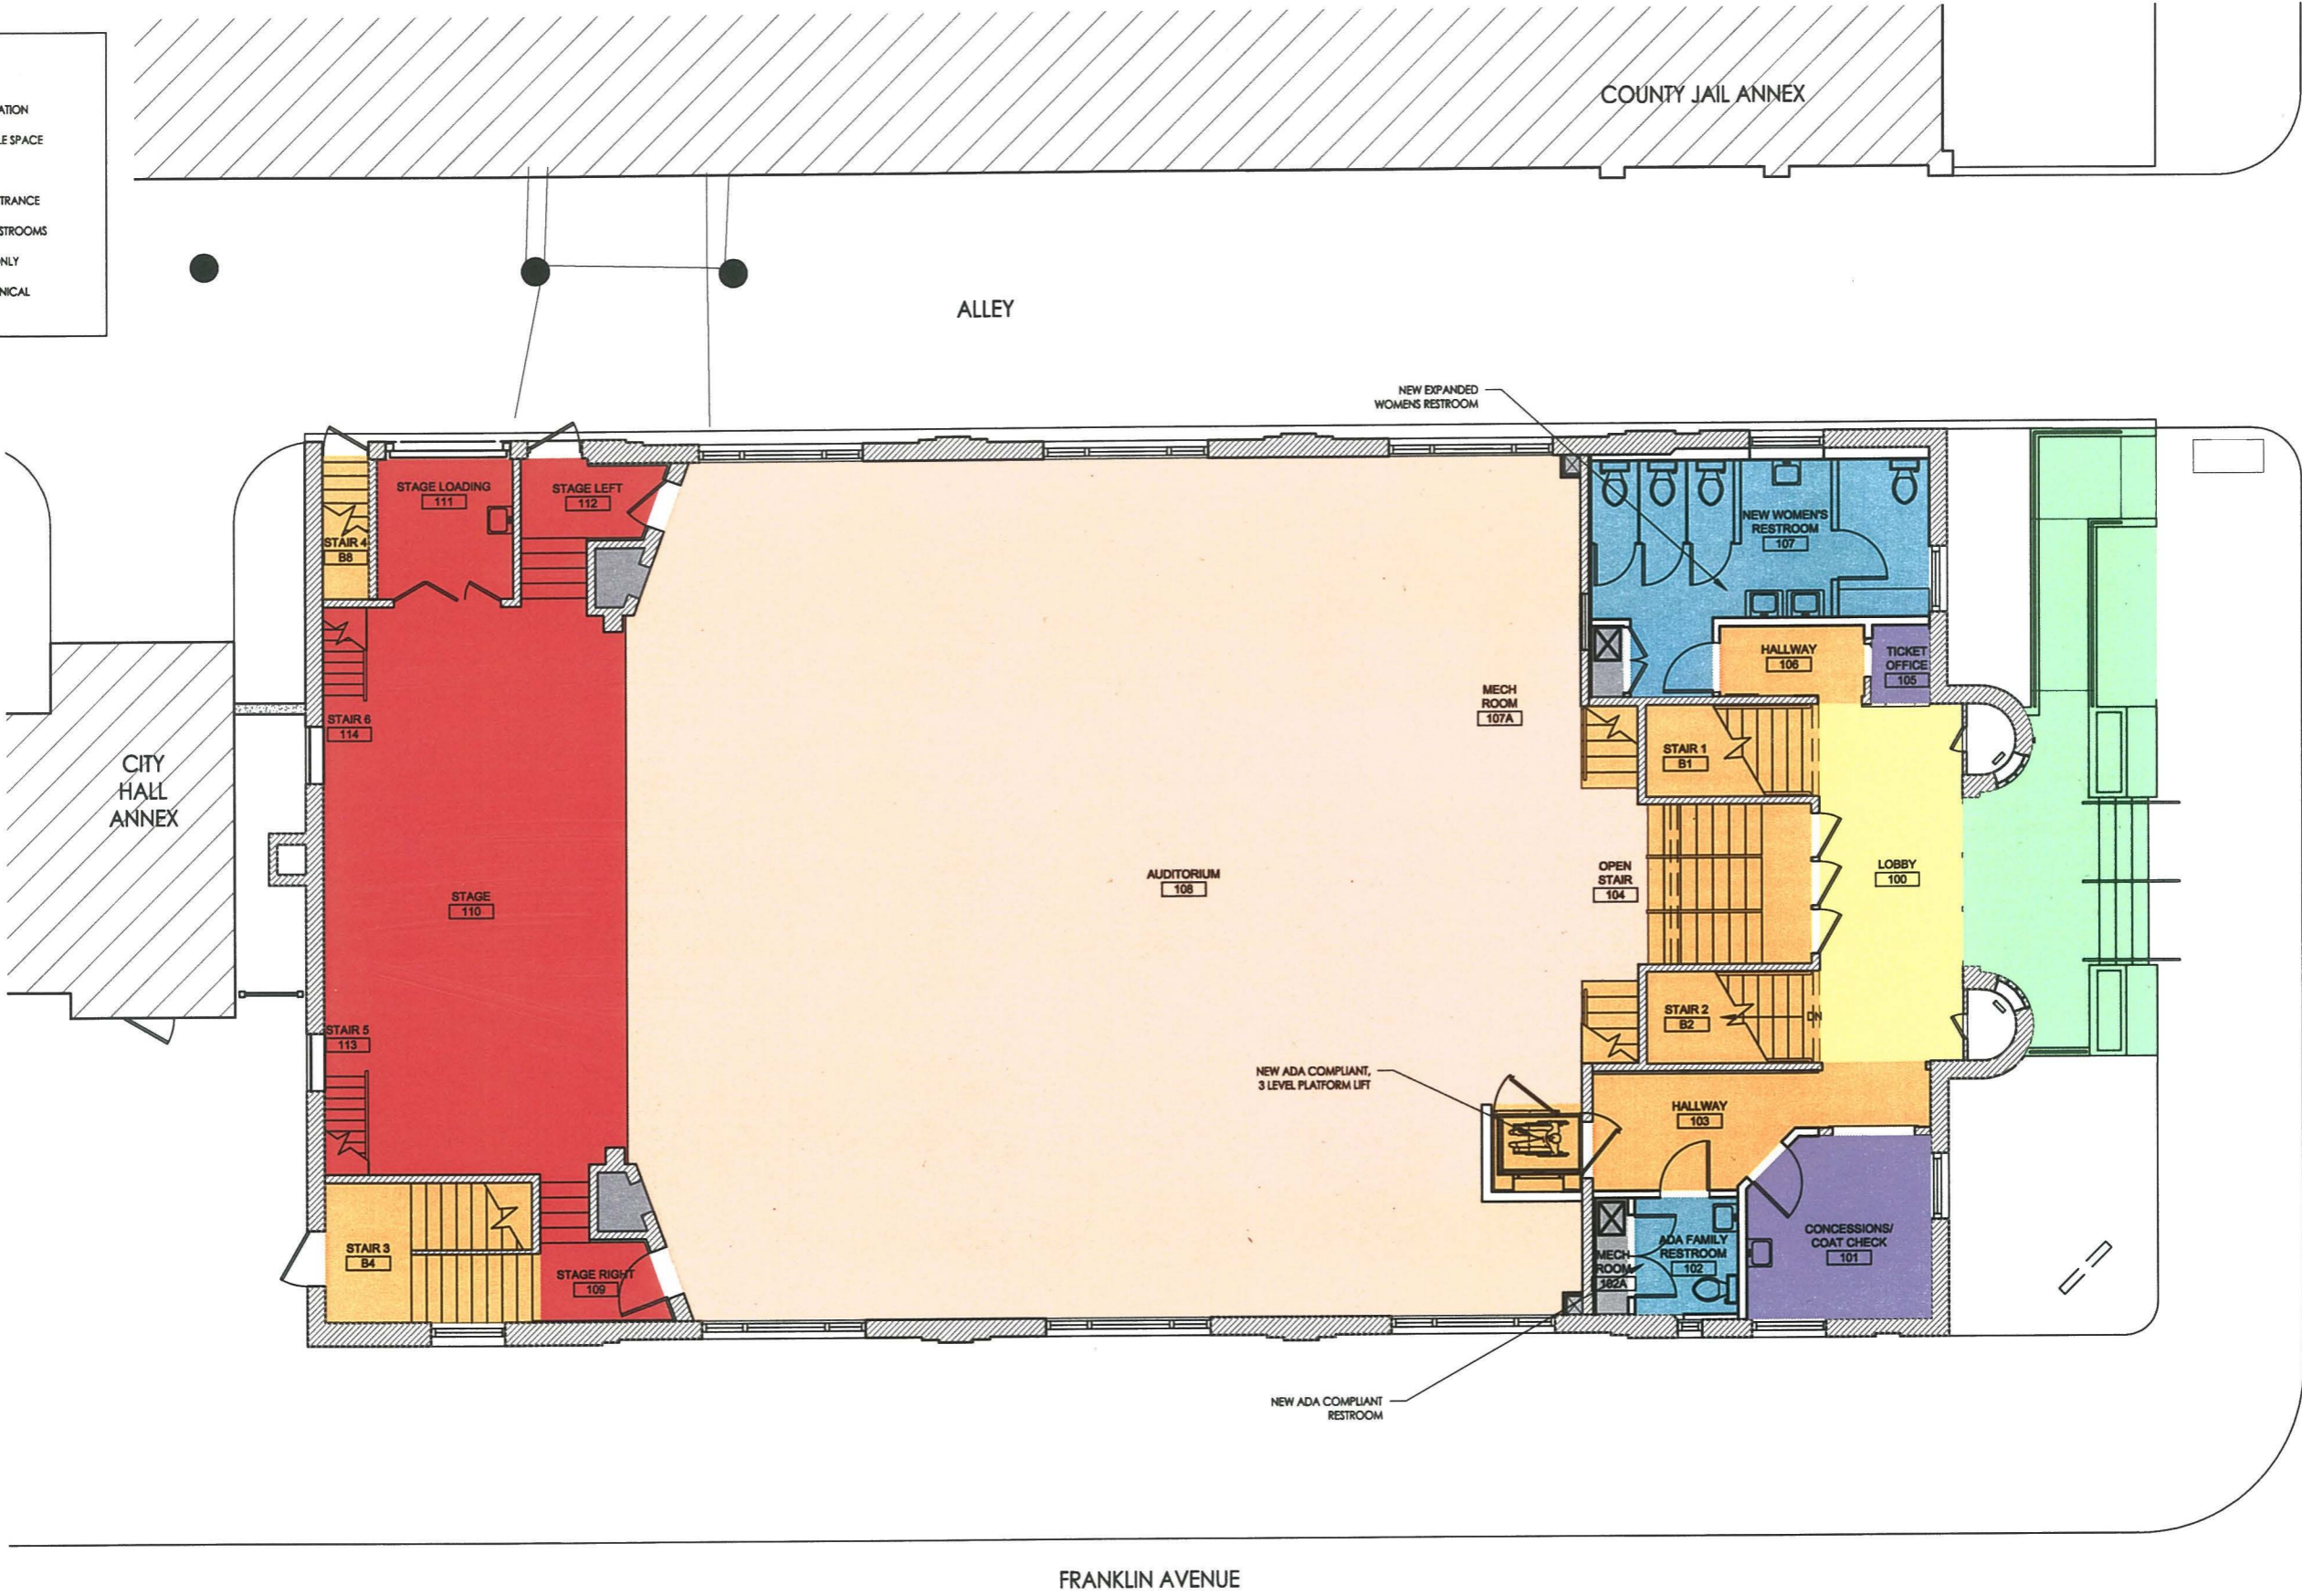

- LOBBY
- CIRCULATION
- LEASABLE SPACE
- STAGE
- ADA ENTRANCE
- ADA RESTROOMS
- STAFF ONLY
- MECHANICAL

COUNTY JAIL ANNEX

ALLEY

CITY HALL ANNEX

11TH STREET

FRANKLIN AVENUE

STAGE LOADING 111

STAGE LEFT 112

STAIR 4 B8

STAIR 6 114

STAGE 110

STAIR 5 113

STAIR 3 B4

STAGE RIGHT 109

AUDITORIUM 108

NEW EXPANDED WOMEN'S RESTROOM

NEW WOMEN'S RESTROOM 107

HALLWAY 106

TICKET OFFICE 105

MECH ROOM 107A

STAIR 1 B1

LOBBY 100

OPEN STAIR 104

STAIR 2 B2

NEW ADA COMPLIANT, 3 LEVEL PLATFORM LIFT

HALLWAY 103

CONCESSIONS/ COAT CHECK 101

MECH ROOM 102A

ADA FAMILY RESTROOM 102

NEW ADA COMPLIANT RESTROOM